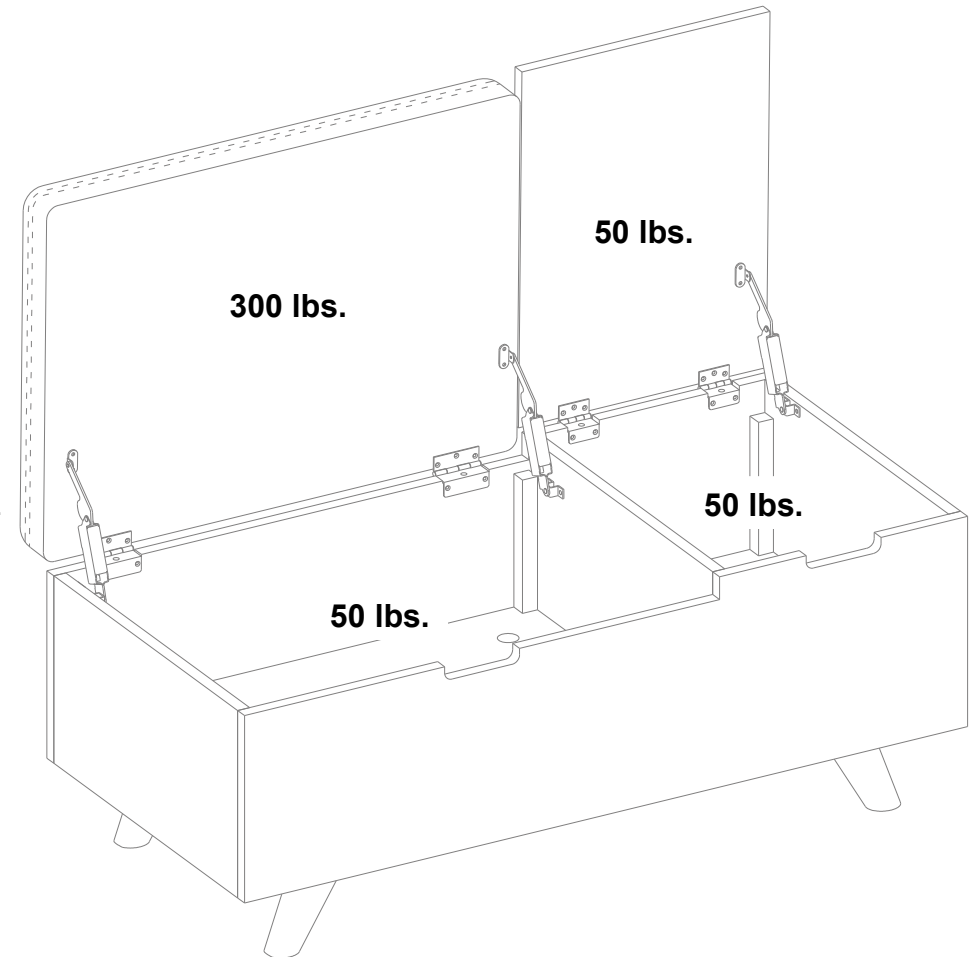

PROJECT

Meller Wood and Upholstered Bench

Style # C70837

DPC-item # 249-12-4759

1. This unit is intended for use only with the maximum weights indicated. Use with products heavier than maximum weights could result in break or sag, or tip-over, causing damage or injury.
2. Furniture Care Instructions:
 - Dust frequently with a soft, clean, dry cloth.
 - Clean spills immediately with a soft, damp cloth.
 - Do not expose to direct sunlight, drying heat sources or dampness.