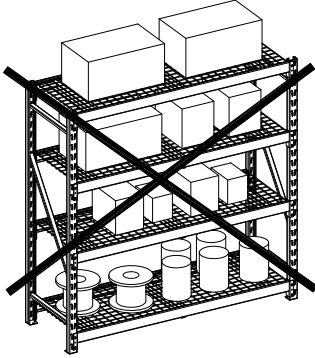

ITM. / ART. 956886
MODEL #WSIR772472BS-SWD

INDUSTRIAL RACK

With Interlocking Wire Deck

Please call for replacement parts or
assistance: 1-866-942-5362
English, Spanish and French only
Monday - Friday, 8:30 a.m. - 4:30 p.m.
PST (in the US and Canada only)
Or visit our web site:
www.whalenstorage.com

**ADULT ASSEMBLY REQUIRED DUE TO THE PRESENCE OF
SMALL PARTS, SHARP POINTS, SHARP EDGES.**

**IMPORTANT, RETAIN FOR FUTURE REFERENCE:
READ CAREFULLY**

WARNING

Failure to follow these guidelines can result in property damage or personal injuries.

- The product is not recommended for outdoor use.
- Strongly recommend at least two adult people to assemble this unit.
- Do not alter the product in any way as it could compromise the performance of the unit as intended and will void all warranties.
- To prevent tipping, always secure rack to wall. Use necessary wall mounting hardware suited for weight of rack and potential load capacity. Hardware not included, consult your local home improvement center.
- Load small stable items on the top shelves, heavier and bulkier items should be stored on the lower shelves. Load unit placing objects from the bottom to top. This will ensure stability of overall unit.