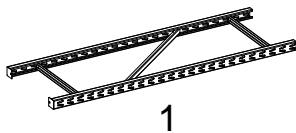

IF YOU NEED TO ORDER PARTS PLEASE USE THE LIST BELOW

*WSIR772472BS-SWD-1-UF

2

Upright Frame