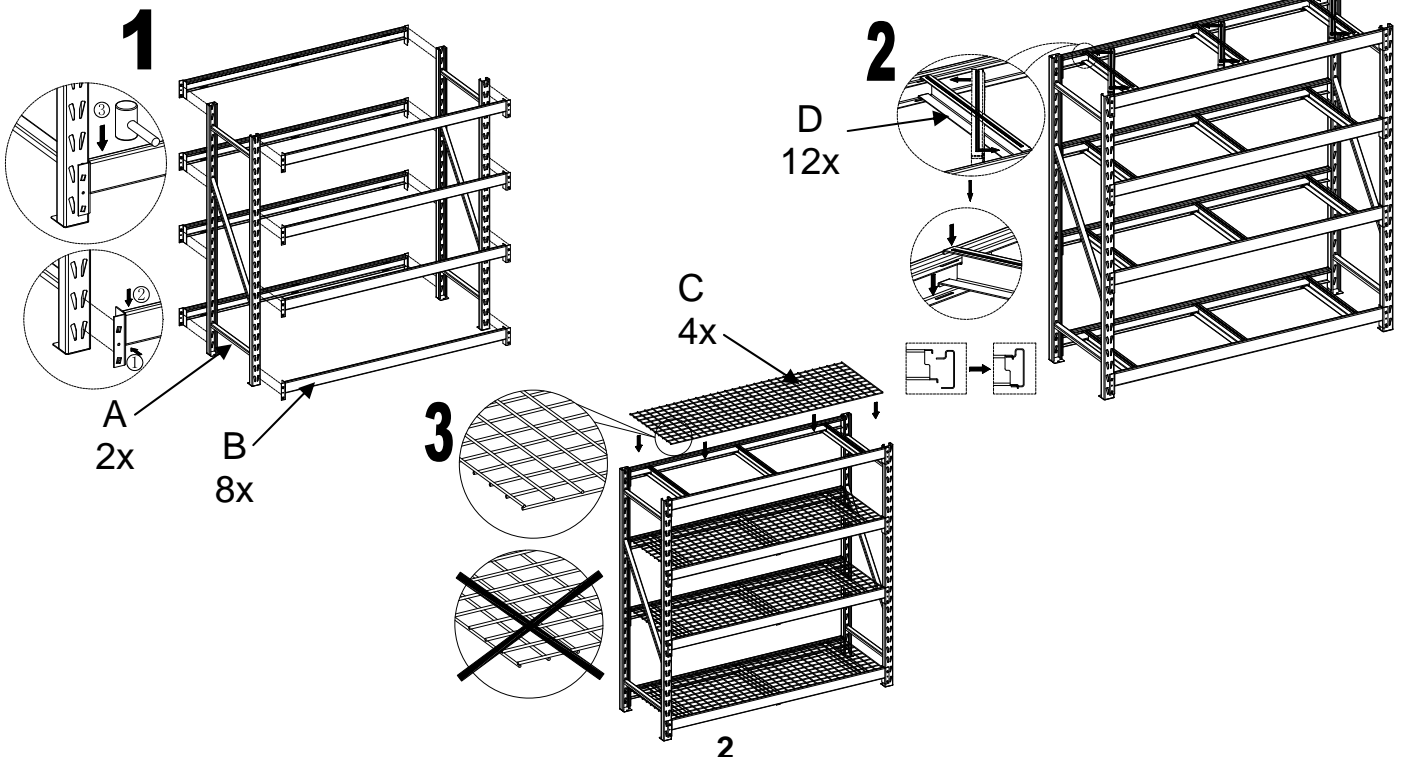

Assembly Instructions