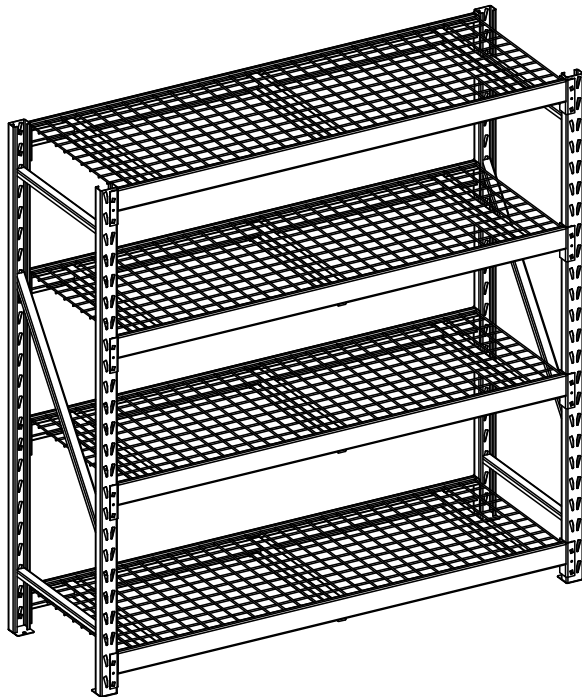

ITM. / ART. 956886
MODEL #WSIR772472BS-SWD

INDUSTRIAL RACK

With Interlocking Wire Deck

Please call for replacement parts or
assistance: 1-866-942-5362
English, Spanish and French only
Monday - Friday, 8:30 a.m. - 4:30 p.m.
PST (in the US and Canada only)
Or visit our web site:
www.whalenstorage.com

**ADULT ASSEMBLY REQUIRED DUE TO THE PRESENCE OF
SMALL PARTS, SHARP POINTS, SHARP EDGES.**

**IMPORTANT, RETAIN FOR FUTURE REFERENCE:
READ CAREFULLY**

WARNING

Failure to follow these guidelines can result in property damage or personal injuries.

- The product is not recommended for outdoor use.
- Strongly recommend at least two adult people to assemble this unit.
- Do not alter the product in any way as it could compromise the performance of the unit as intended and will void all warranties.
- To prevent tipping, always secure rack to wall. Use necessary wall mounting hardware suited for weight of rack and potential load capacity. Hardware not included, consult your local home improvement center.
- Load small stable items on the top shelves, heavier and bulkier items should be stored on the lower shelves. Load unit placing objects from the bottom to top. This will ensure stability of overall unit.

SHELF MAXIMUM:
907 kg / 2,000 lb
EVENLY DISTRIBUTED

Parts List

Please read completely through the instructions and verify that all parts listed are present before beginning assembly.

A
2x

B
8x

C
4x

D
12x

Tool Required: Rubber Mallet (not provided)
Do not use traditional metal-head hammer as this may cause damage.