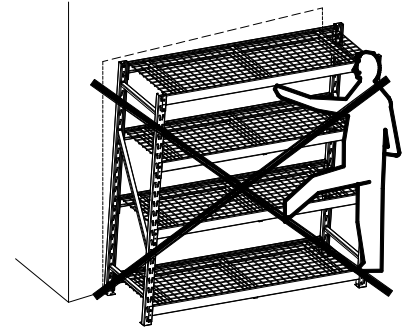

**ADULT ASSEMBLY REQUIRED DUE TO THE PRESENCE OF
SMALL PARTS, SHARP POINTS, SHARP EDGES.**

**IMPORTANT, RETAIN FOR FUTURE REFERENCE:
READ CAREFULLY**

WARNING

Failure to follow these guidelines can result in property damage or personal injuries.

- The product is not recommended for outdoor use.
- Strongly recommend at least two adult people to assemble this unit.
- Do not alter the product in any way as it could compromise the performance of the unit as intended and will void all warranties.
- To prevent tipping, always secure rack to wall. Use necessary wall mounting hardware suited for weight of rack and potential load capacity. Hardware not included, consult your local home improvement center.
- Load small stable items on the top shelves, heavier and bulkier items should be stored on the lower shelves. Load unit placing objects from the bottom to top. This will ensure stability of overall unit.

SHELF MAXIMUM:
907 kg / 2,000 lb
EVENLY DISTRIBUTED

Parts List

Please read completely through the instructions and verify that all parts listed are present before beginning assembly.

A
2x

B
8x

C
4x

D
12x

Tool Required: Rubber Mallet (not provided)
Do not use traditional metal-head hammer as this may cause damage.