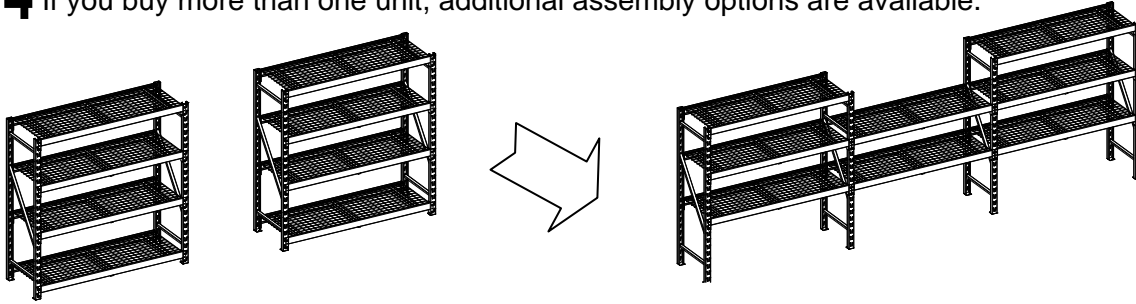

Assembly Instructions

4 If you buy more than one unit, additional assembly options are available.

Care and Maintenance

- Use a soft, clean cloth that will not scratch the surface when dusting.
- Using solvents of any kind on your product may damage the finish.
- Do not use any harsh abrasives or chemicals to clean any metal surfaces as it may damage the protective coating.
- Metal will rust if the finish is scratched or if your product is exposed to excessive humidity, particularly in salt water locations.

LIMITED LIFETIME WARRANTY

This product is warranted to the original purchaser. If there is a failure in this unit due to defects in materials or workmanship, the manufacturer will repair or replace this item at our discretion without charge. Warranty is void if product has been assembled incorrectly, misused, abused by overloading, altered in any way or damaged due to accident. This warranty is not transferable and does not cover chipping, flaking, scratches, rust, dents, or other damages to the surfaces of this product. Responsibility of the manufacturer is limited to repair or replacement of this product. The manufacturer is not responsible for consequential, incidental, or other damages or losses resulting from product failure. This warranty is in lieu of all other expressed warranties. Some states do not allow the exclusion or limitation of incidental or consequential damages, so the above limitation may not apply to you. This warranty gives you specific legal rights and you may have other rights which vary from state to state.

AUSTRALIA: Our goods come with guarantees that cannot be excluded under the Australian Consumer Law. You are entitled to a replacement or refund for a major failure and for compensation for any other reasonably foreseeable loss or damage. You are also entitled to have the goods repaired or replaced if the goods fail to be of acceptable quality and the failure does not amount to a major failure.

In case of product failure, damage or defective parts refer to:
Whalen Furniture manufacturing
1578 Air Wing Rd.
San Diego, Ca. 92154 USA
1-866-942-5362

IF YOU NEED TO ORDER PARTS PLEASE USE THE LIST BELOW

*WSIR772472BS-SWD-1-UF

2

Upright Frame

* WSIR772472BS-SWD-2-CB

Cross Beam

* WSIR772472BS-SWD-3-WD

Wire Deck

* WSIR772472BS-SWD-4-C

Channel

Made in Vietnam