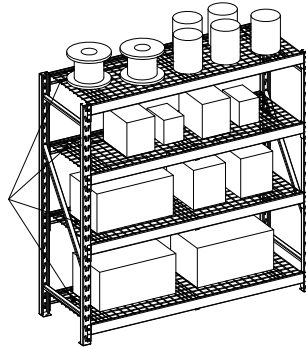

- The product is not recommended for outdoor use.
- Strongly recommend at least two adult people to assemble this unit.
- Do not alter the product in any way as it could compromise the performance of the unit as intended and will void all warranties.
- To prevent tipping, always secure rack to wall. Use necessary wall mounting hardware suited for weight of rack and potential load capacity. Hardware not included, consult your local home improvement center.
- Load small stable items on the top shelves, heavier and bulkier items should be stored on the lower shelves. Load unit placing objects from the bottom to top. This will ensure stability of overall unit.

SHELF MAXIMUM:
907 kg / 2,000 lb
EVENLY DISTRIBUTED

Parts List

Please read completely through the instructions and verify that all parts listed are present before beginning assembly.

A
2x

B
8x

C
4x

D
12x

Tool Required: Rubber Mallet (not provided)
Do not use traditional metal-head hammer as this may cause damage.